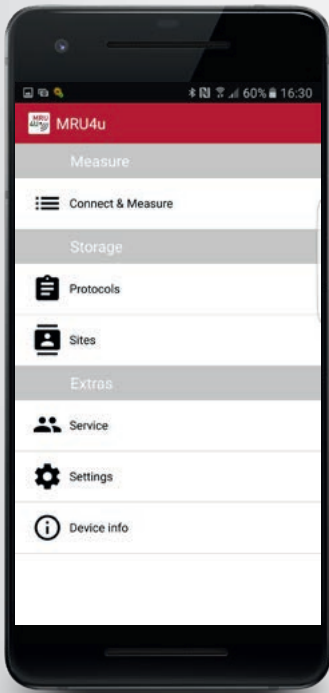

- Remote control of measuring units
- Starting, storing and exporting measurements
- Visualizing measuring data as table or graph
- Measuring protocols
 - allocate to sites
 - amend with remarks or photographs
 - mail as CSV- file or screenshot

Compatible with these MRU models:

- DELTAsmart
- SPECTRAplus, SPECTRAfair
- OPTIMA7
- NOVAcompact
- NOVAplus
- DM & DPM 9600

*when equipped with BTDual Mode

Android

iOS

Functions and features

Intuitively structured concept of operation

(from Win7)

MRU
4win

One programme - many functions

- Create, print and export measurement reports
- Wide range of settings for flexible use
- Monitor live measurements of several connected instruments simultaneously
- Manage customer and site data and assign measurement data

- Draw and display currently measured values
- As a graph or table
- Auto log function active in the background
- Data also available offline

Create, print and export measurement protocols

- Protocols save measurement data, customers and sites
- Export protocols optionally as pdf, csv, xls or xml
- Import of data from the measuring device