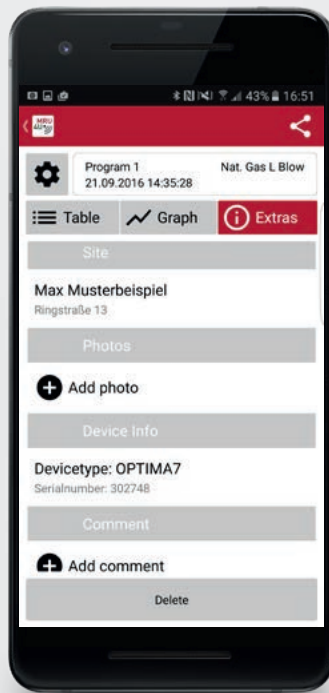

- Remote control of measuring units
- Starting, storing and exporting measurements
- Visualizing measuring data as table or graph
- Measuring protocols
 - allocate to sites
 - amend with remarks or photographs
 - mail as CSV- file or screenshot

Compatible with these MRU models:

- DELTAsmart
- SPECTRAplus, SPECTRAfair
- OPTIMA7
- NOVAcompact
- NOVAplus
- DM & DPM 9600

*when equipped with BTDual Mode

Android

iOS

Functions and features

Intuitively structured concept of operation

Numerous possibilities of user settings

Predefined fuel types and measuring programs

Measuring data shown as table or graph

Add pictures, comments or sites to the measuring data

Administer sites

MRU4win

PC software for Windows®

(from Win7)

MRU
4win

One programme - many functions

- Create, print and export measurement reports
- Wide range of settings for flexible use
- Monitor live measurements of several connected instruments simultaneously
- Manage customer and site data and assign measurement data