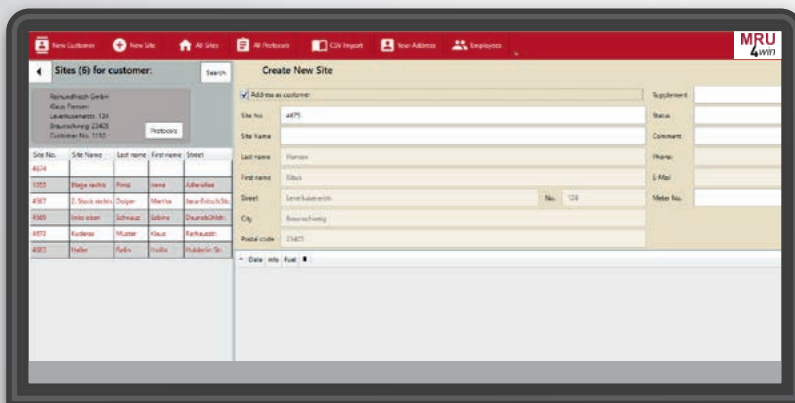

(from Win7)

MRU
4win

One programme - many functions

- Create, print and export measurement reports
- Wide range of settings for flexible use
- Monitor live measurements of several connected instruments simultaneously
- Manage customer and site data and assign measurement data

Compatible with these MRU models:

- DELTAsmart
- SPECTRAplus, SPECTRAfair
- OPTIMA7
- NOVAcompact
- NOVAplus
- DM & DPM 9600
- VARIOluxx, MGAprime
- SWG 100/200/300

Functions and features

Create new customer data sets

- Create as many customer data sets as you like and assign one or more sites if necessary.

Create new sites

- Create any number of site data sets and assign them to customers if necessary

Transfer data

- Transfer customer and site data from the PC to the measuring device