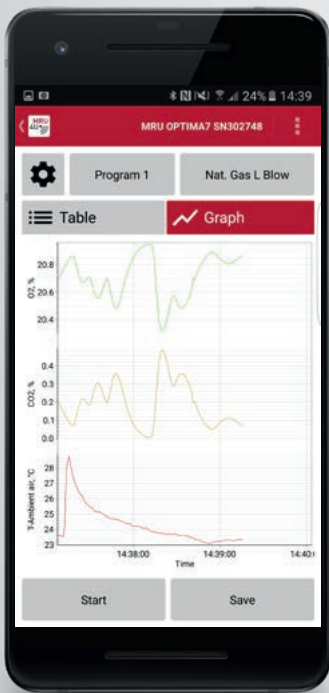

- Remote control of measuring units
- Starting, storing and exporting measurements
- Visualizing measuring data as table or graph
- Measuring protocols
 - allocate to sites
 - amend with remarks or photographs
 - mail as CSV- file or screenshot

Numerous possibilities of user settings

Predefined fuel types and measuring programs

Measuring data shown as table or graph

Add pictures, comments or sites to the measuring data

Administer sites

MRU4win

PC software for Windows®

(from Win7)

MRU
4win

One programme - many functions

- Create, print and export measurement reports
- Wide range of settings for flexible use
- Monitor live measurements of several connected instruments simultaneously
- Manage customer and site data and assign measurement data

- Draw and display currently measured values
- As a graph or table
- Auto log function active in the background
- Data also available offline

Create, print and export measurement protocols

- Protocols save measurement data, customers and sites
- Export protocols optionally as pdf, csv, xls or xml
- Import of data from the measuring device