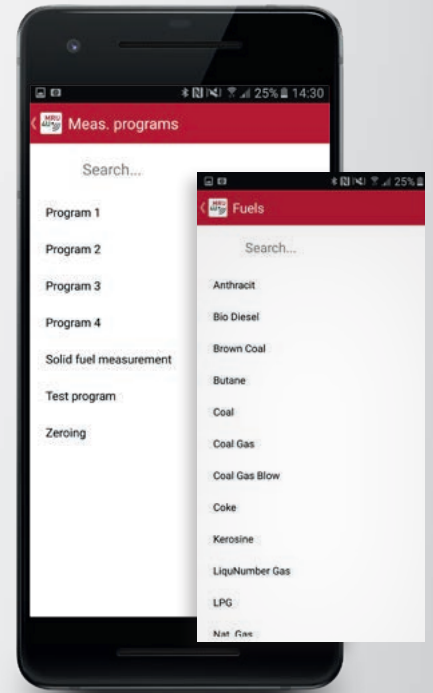

Predefined fuel types and measuring programs