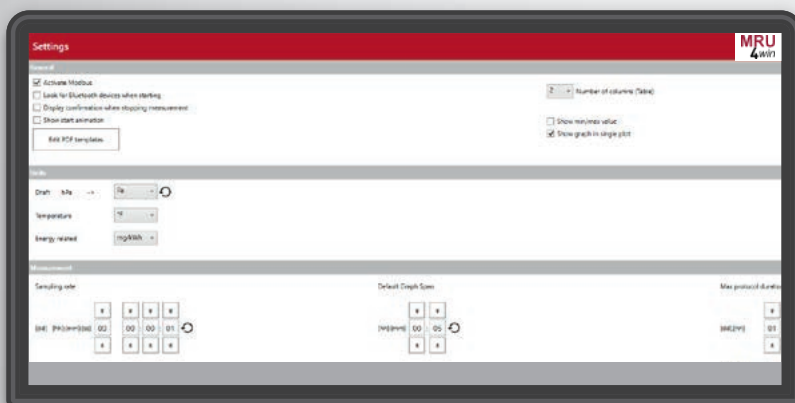

(from Win7)

MRU
4win

One programme - many functions

- Create, print and export measurement reports
- Wide range of settings for flexible use
- Monitor live measurements of several connected instruments simultaneously
- Manage customer and site data and assign measurement data

- Create as many customer data sets as you like and assign one or more sites if necessary.

Create new sites

- Create any number of site data sets and assign them to customers if necessary

Transfer data

- Transfer customer and site data from the PC to the measuring device

Wide range of settings for flexible use

- Table layout
- Graphic layout
- Unit definition
- Sampling rate
- Averaging
- Protocol length

NOVA compact
192.0
20.7
12.6
8.9
0.27
95

NOVA compact

UV4 4011

5.2

Monitor live measurements of several connected units