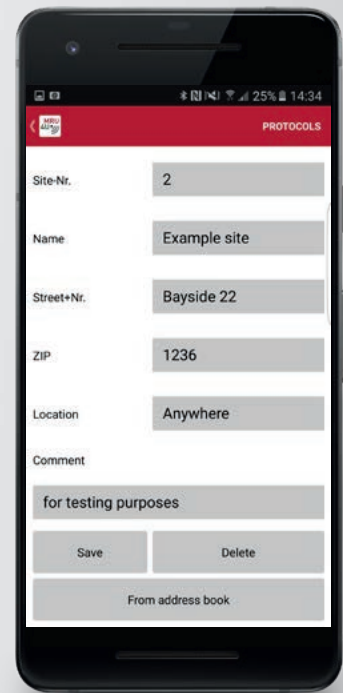

- Remote control of measuring units
- Starting, storing and exporting measurements
- Visualizing measuring data as table or graph
- Measuring protocols
 - allocate to sites
 - amend with remarks or photographs
 - mail as CSV- file or screenshot

Numerous possibilities of user settings

Predefined fuel types and measuring programs

Measuring data shown as table or graph

Add pictures, comments or sites to the measuring data

Administer sites

MRU4win

PC software for Windows®

(from Win7)

MRU
4win

One programme - many functions

- Create, print and export measurement reports
- Wide range of settings for flexible use
- Monitor live measurements of several connected instruments simultaneously
- Manage customer and site data and assign measurement data