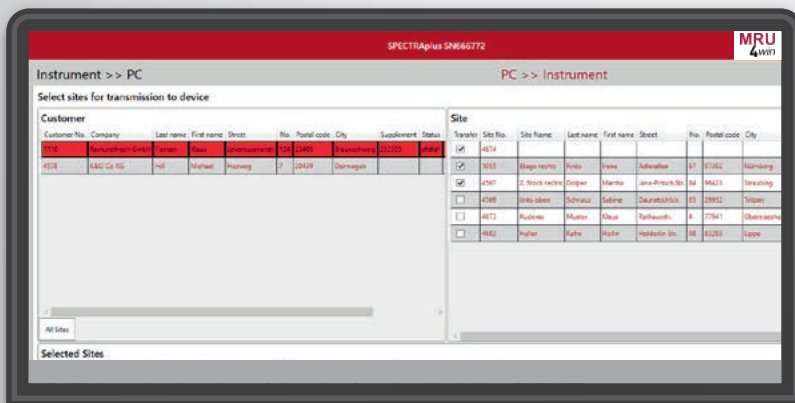

Numerous possibilities of user settings

Predefined fuel types and measuring programs

Measuring data shown as table or graph

Add pictures, comments or sites to the measuring data

Administer sites

MRU4win

PC software for Windows®

(from Win7)

MRU
4win

One programme - many functions

- Create, print and export measurement reports
- Wide range of settings for flexible use
- Monitor live measurements of several connected instruments simultaneously
- Manage customer and site data and assign measurement data

Compatible with these MRU models:

- DELTAsmart
- SPECTRAplus, SPECTRAfair
- OPTIMA7
- NOVAcompact
- NOVAplus
- DM & DPM 9600
- VARIOluxx, MGAprime
- SWG 100/200/300

Functions and features

Create new customer data sets

- Create as many customer data sets as you like and assign one or more sites if necessary.

Create new sites

- Create any number of site data sets and assign them to customers if necessary

Transfer data

- Transfer customer and site data from the PC to the measuring device