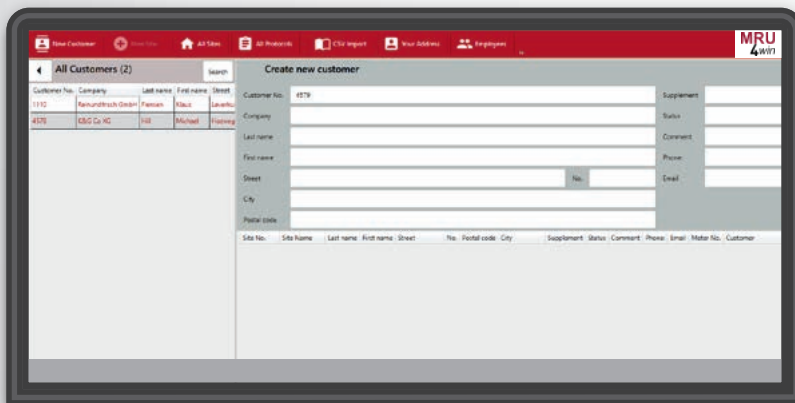

Numerous possibilities of user settings

Predefined fuel types and measuring programs

Measuring data shown as table or graph

Add pictures, comments or sites to the measuring data

Administer sites

MRU4win

PC software for Windows®

(from Win7)

MRU
4win

One programme - many functions

- Create, print and export measurement reports
- Wide range of settings for flexible use
- Monitor live measurements of several connected instruments simultaneously
- Manage customer and site data and assign measurement data

Compatible with these MRU models:

- DELTAsmart
- SPECTRAplus, SPECTRAfair
- OPTIMA7
- NOVAcompact
- NOVAplus
- DM & DPM 9600
- VARIOluxx, MGAprime
- SWG 100/200/300

Functions and features

Create new customer data sets

- Create as many customer data sets as you like and assign one or more sites if necessary.

Create new sites

- Create any number of site data sets and assign them to customers if necessary

Transfer data

- Transfer customer and site data from the PC to the measuring device