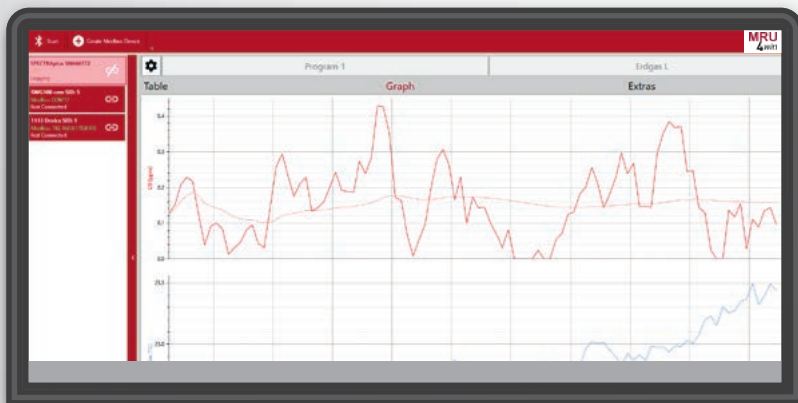

Wide range of settings for flexible use

- Table layout
- Graphic layout
- Unit definition
- Sampling rate
- Averaging
- Protocol length

NOVA compact
192.0
20.7
12.6
8.9
0.27
95

NOVA compact

UV4 4011

5.2

Monitor live measurements of several connected units

- Draw and display currently measured values
- As a graph or table
- Auto log function active in the background
- Data also available offline

Create, print and export measurement protocols

- Protocols save measurement data, customers and sites
- Export protocols optionally as pdf, csv, xls or xml
- Import of data from the measuring device