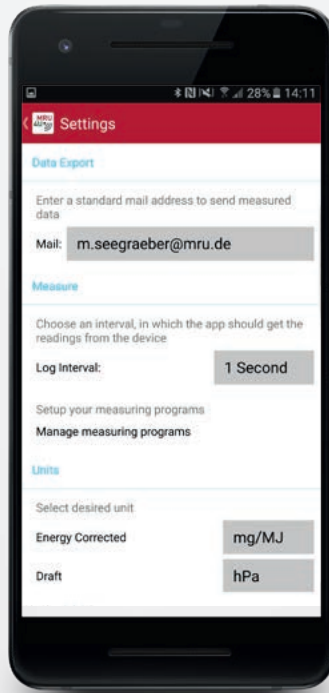

- Remote control of measuring units
- Starting, storing and exporting measurements
- Visualizing measuring data as table or graph
- Measuring protocols
 - allocate to sites
 - amend with remarks or photographs
 - mail as CSV- file or screenshot

Numerous possibilities of user settings

Predefined fuel types and measuring programs

Measuring data shown as table or graph

Add pictures, comments or sites to the measuring data

Administer sites

MRU4win

PC software for Windows®

(from Win7)

MRU
4win

One programme - many functions

- Create, print and export measurement reports
- Wide range of settings for flexible use
- Monitor live measurements of several connected instruments simultaneously
- Manage customer and site data and assign measurement data

- Draw and display currently measured values
- As a graph or table
- Auto log function active in the background
- Data also available offline

Create, print and export measurement protocols

- Protocols save measurement data, customers and sites
- Export protocols optionally as pdf, csv, xls or xml
- Import of data from the measuring device